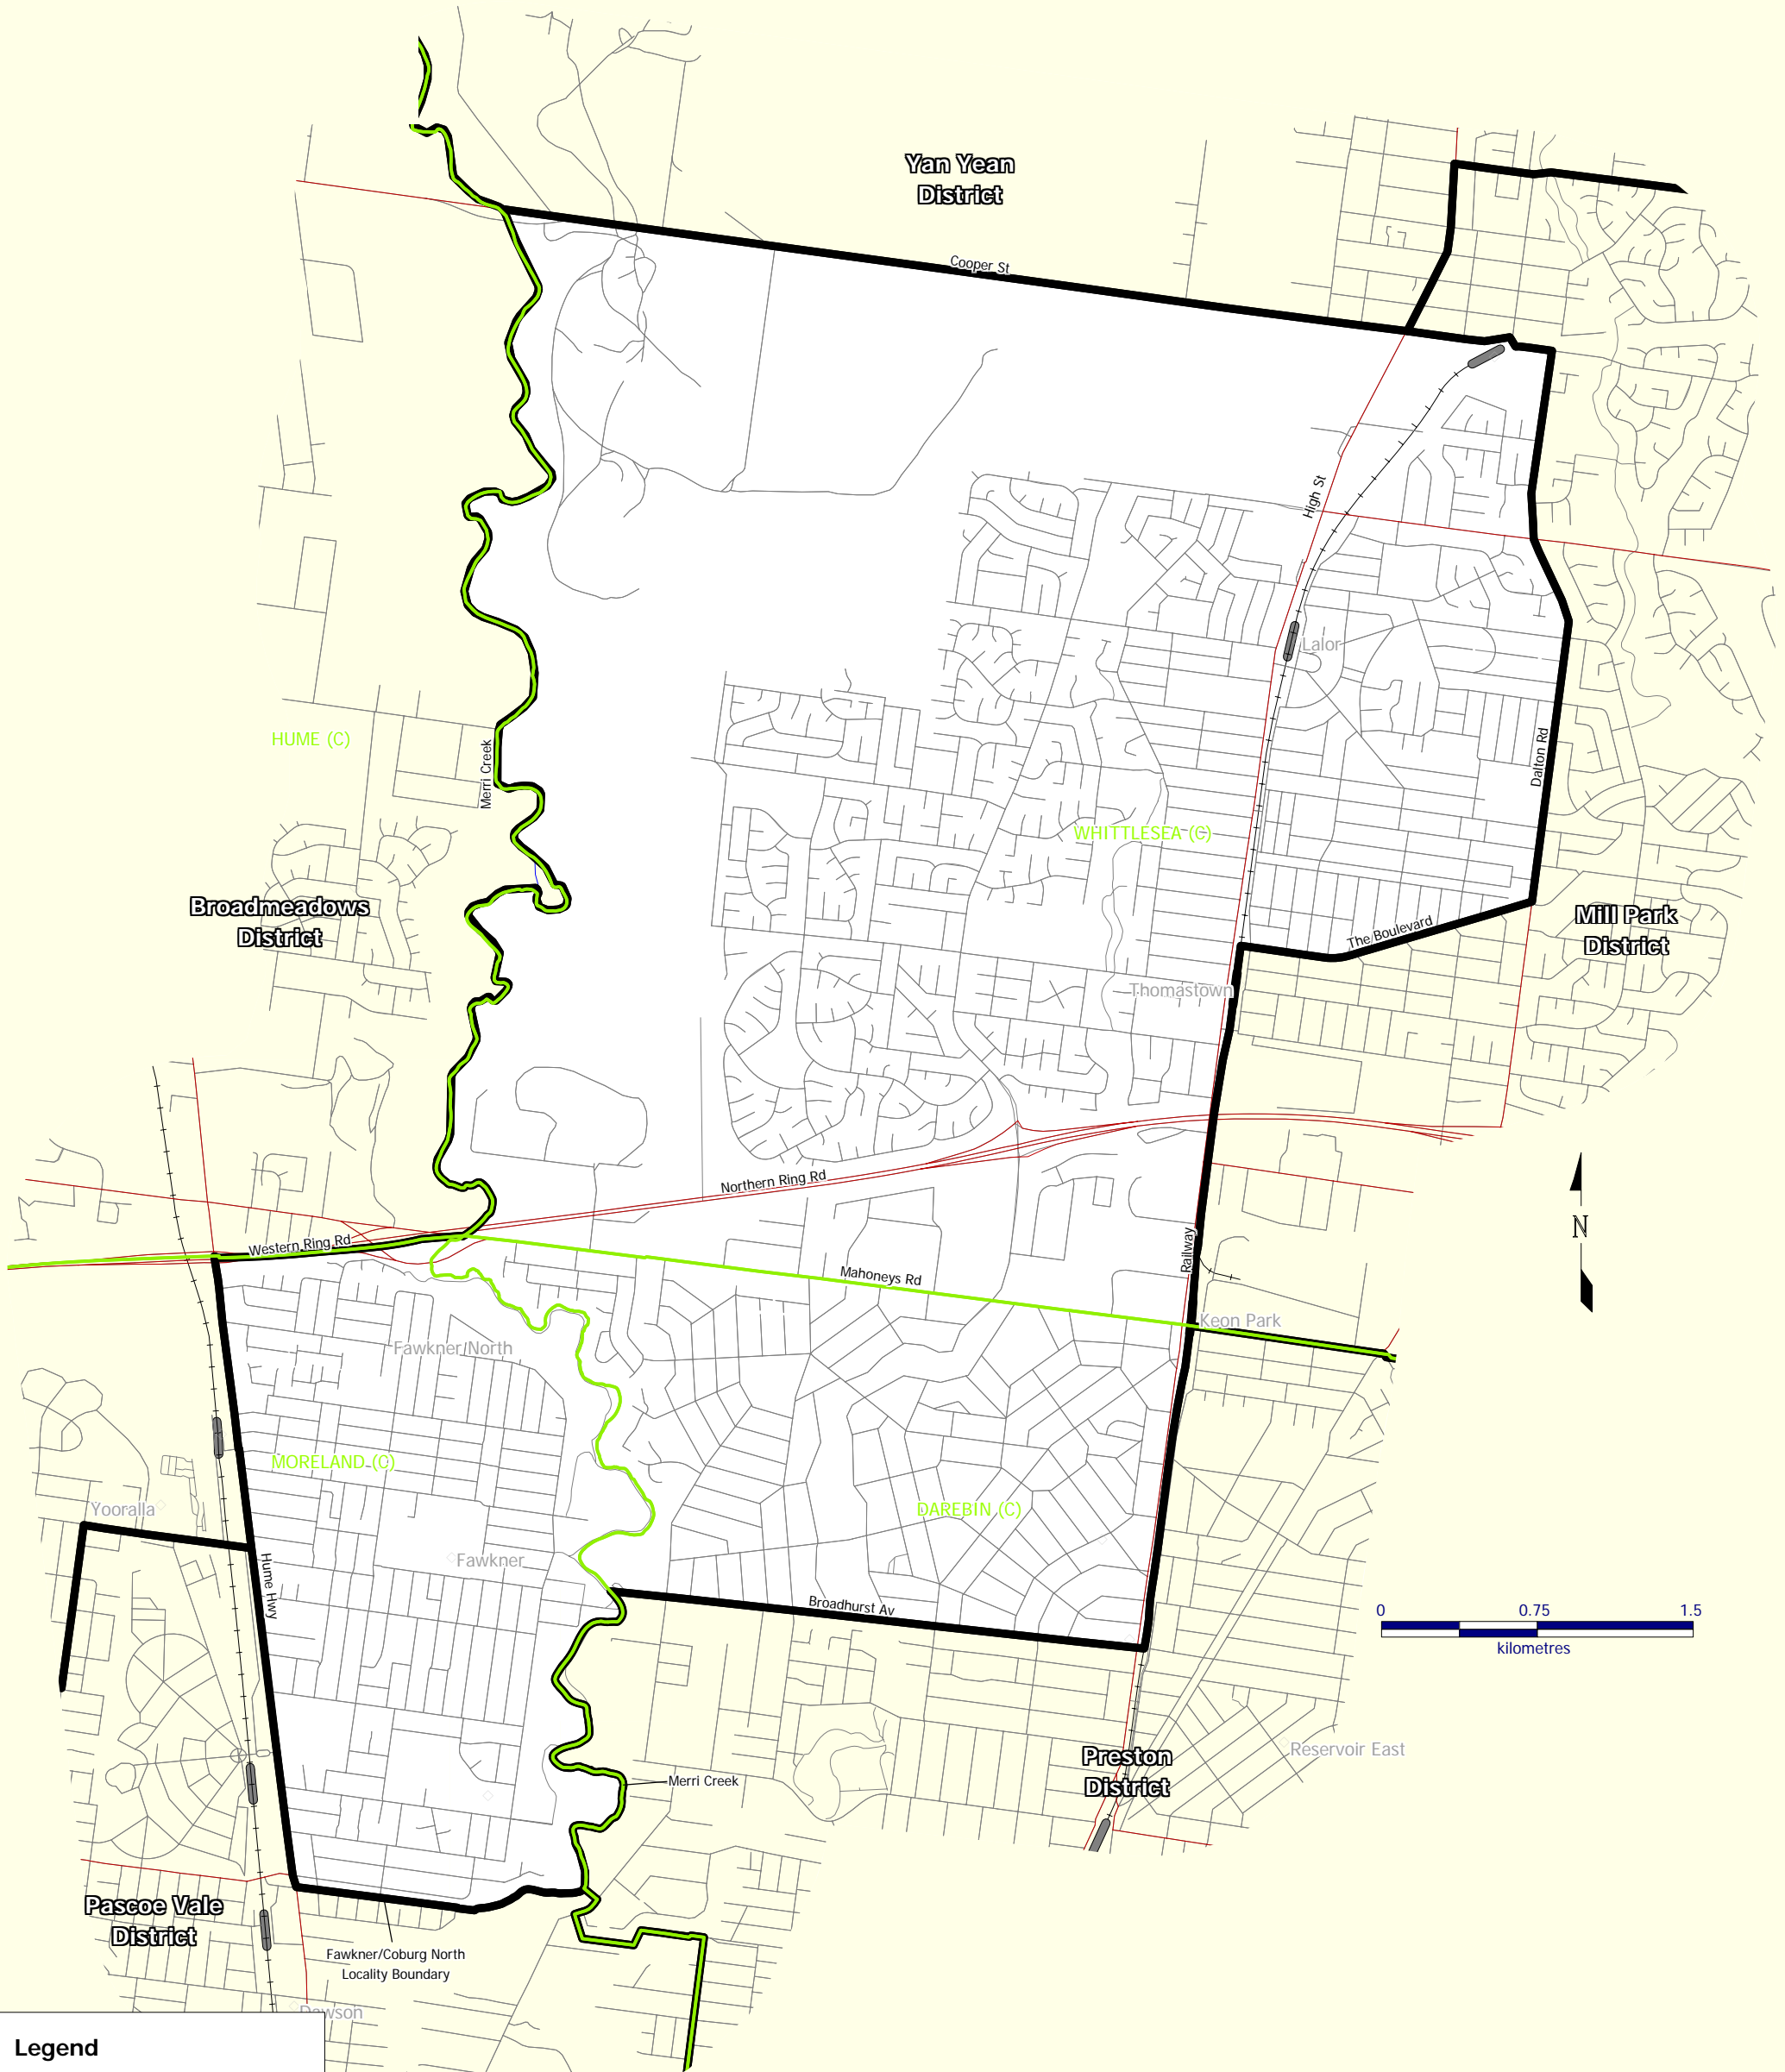

Thomastown

Electoral District
2000-2001 Redivision

Legend

- District Boundary
- Municipal Boundary

Map Symbols

- Main Road
- Street
- Rivers and Creeks
- Railway Line
- Railway Station

Map prepared by the Victorian Electoral Commission
Vicmap spatial data provided by Department of Sustainability and Environment
Copyright © 2006 - State Government Victoria